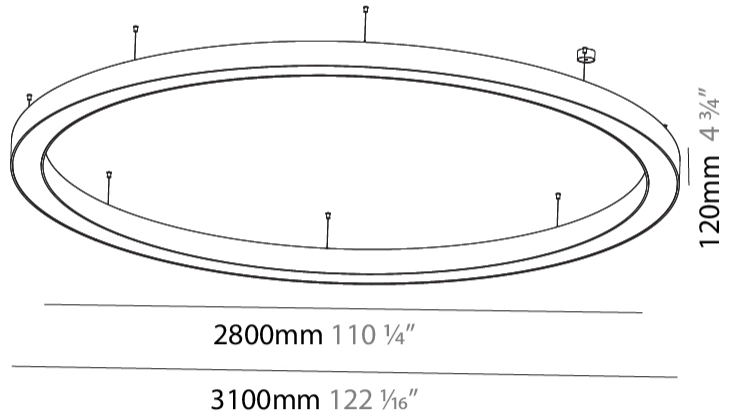

GENERAL

Series: Glorious
Subseries: Glorious 150
Partner: Prolicht
Division: Architectural
Installation: Suspension
Product Type: Pendant
Mounting Location: Ceiling
Light Distribution: Direct

PHYSICAL

Shape: Round
Diameter (mm): 3100
Diameter (in): 122 1/16
Depth (mm): 120
Depth (in): 4 3/4
Max. Overall Height (mm): 2120
Max. Overall Height (in): 83 7/16
Weight (kg): 39.1
Weight (lbs): 86.02
Diffuser: PMMA - Opal or Micro-Prism
Fixture Finish: [SSR / BKV / CWI / CRY / HAB / UFT / ITA / RUA / FTG / MYG / LOD / PUS / FRO / FUP / KIA / POP / BLS / SPG / MEY / GOH / CHC / COM / ABZ / JAG / OBR / MOS / ROR](#)
Fixture Material: PMMA / Aluminum

ELECTRICAL

Lamp Type: LED (Zhaga Standard)
Input Wattage (W): 156.6
Total Output Wattage (W): 128 / 102.4 (3500K)
Dimming: [0-10V Dimming / Phase Dimming (120Vac Only)](#)
Driver Included: Yes
Driver Location: Integrated
Driver Type: Constant Current
Driver Class: Class 2
Input Voltage (V): 120 - 277
Constant Current (MA): 350 / 800 (3500K)

LED

Color Temperature (°K): [2700 / 3000 / 3500 / 4000](#)
Max. Delivered Lumen (lm): Max 22676 (13971 Dir / 8705 Ind)
Nominal Lumen (lm): Max 32240
CRI: >90 CRI
Efficiency (%): 65
Lamp Life (hrs): 50000

OPTICAL

RATINGS AND CERTIFICATIONS

Certified By: Certified for North American Standards
IP rating: IP20